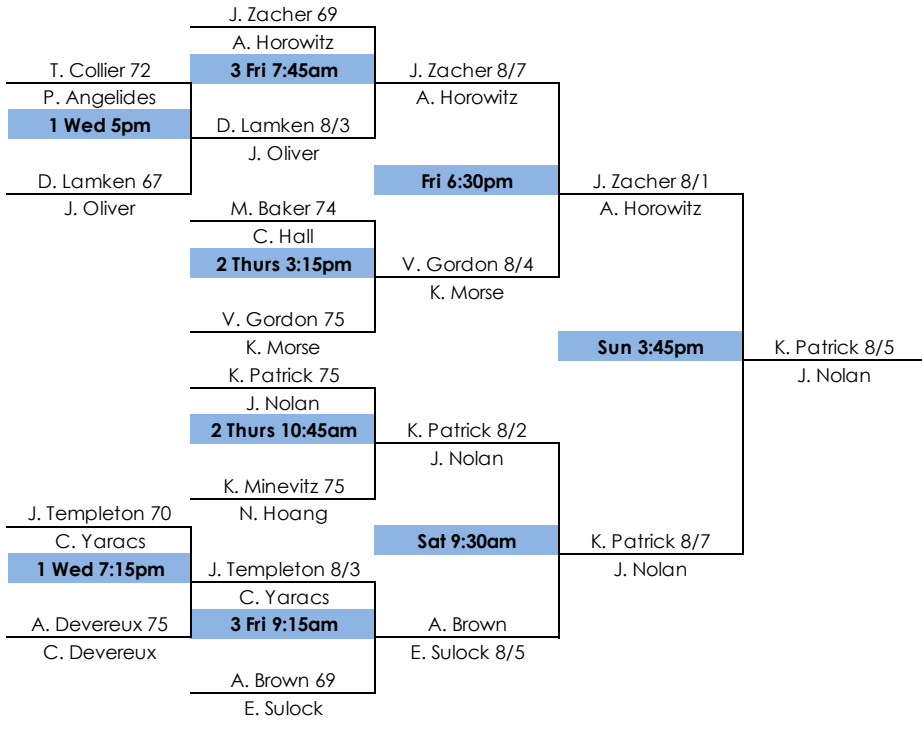

E Division

8 game pro set