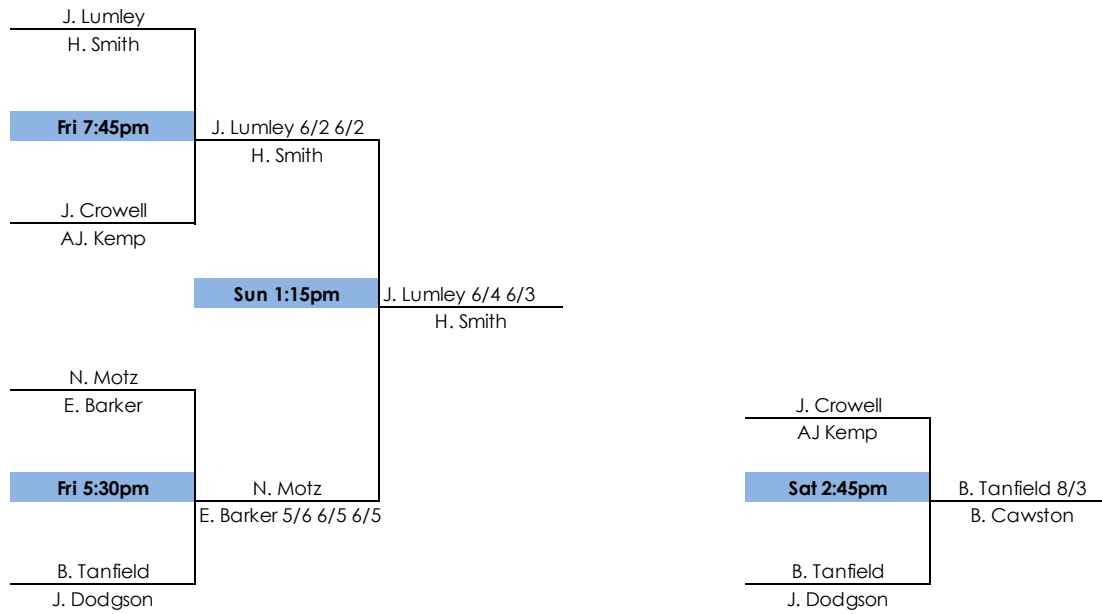

2024 Jimmy Dunn Tournament

Tennis

Open Division

A Division

B Division

C Division

8 game pro set

Consolation

6 game set

D1 Division

8 game pro set

Consolation
6 game set

D2 Division

8 game pro set

Consolation
6 game set

E Division