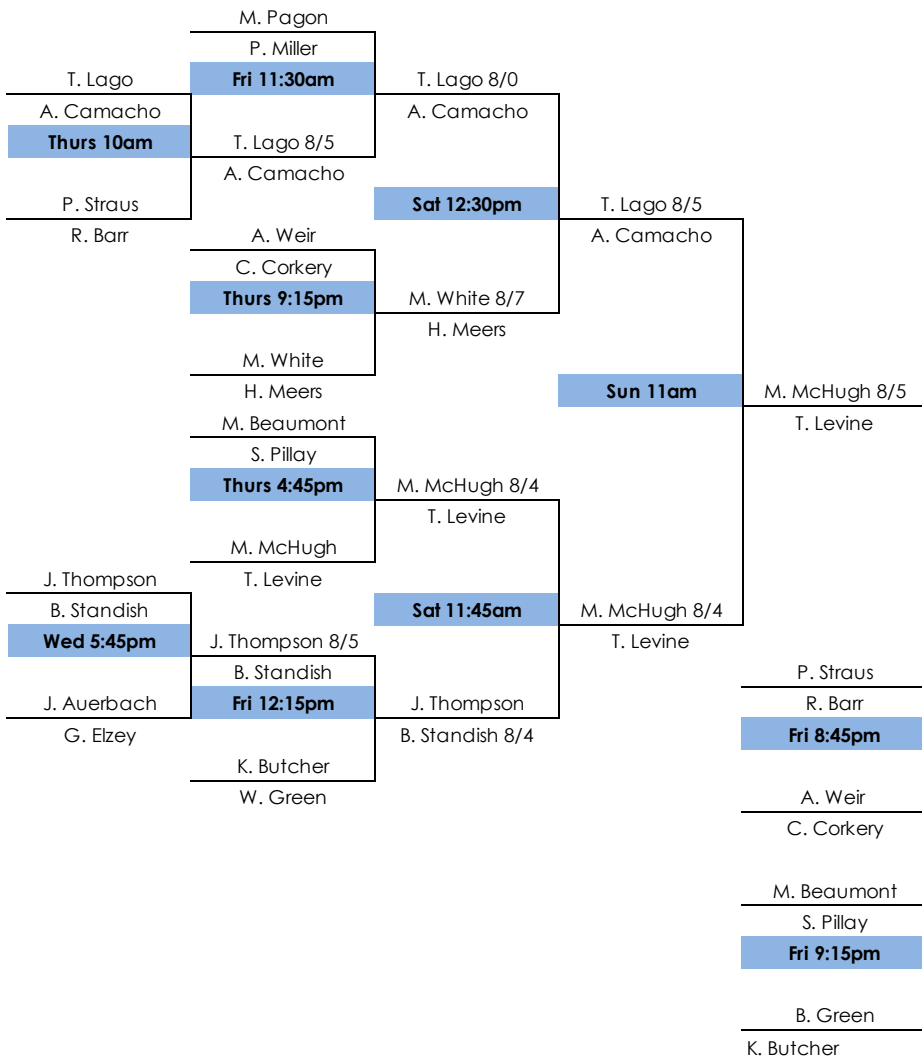

2024 Jimmy Dunn Tournament

Tennis

Open Division

A Division

B Division

C Division

8 game pro set

Consolation

6 game set

D1 Division

8 game pro set

Consolation
6 game set

D2 Division

8 game pro set

Consolation
6 game set

E Division