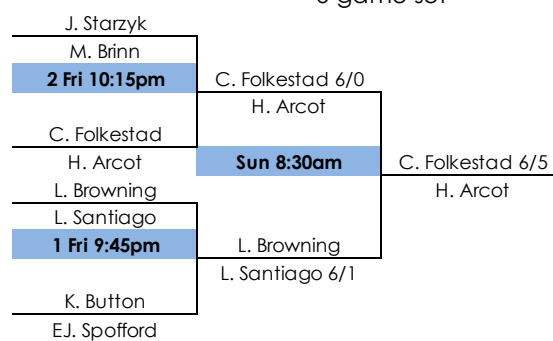

6 game set

D1 Division

8 game pro set

Consolation
6 game set

D2 Division

8 game pro set

Consolation
6 game set

E Division