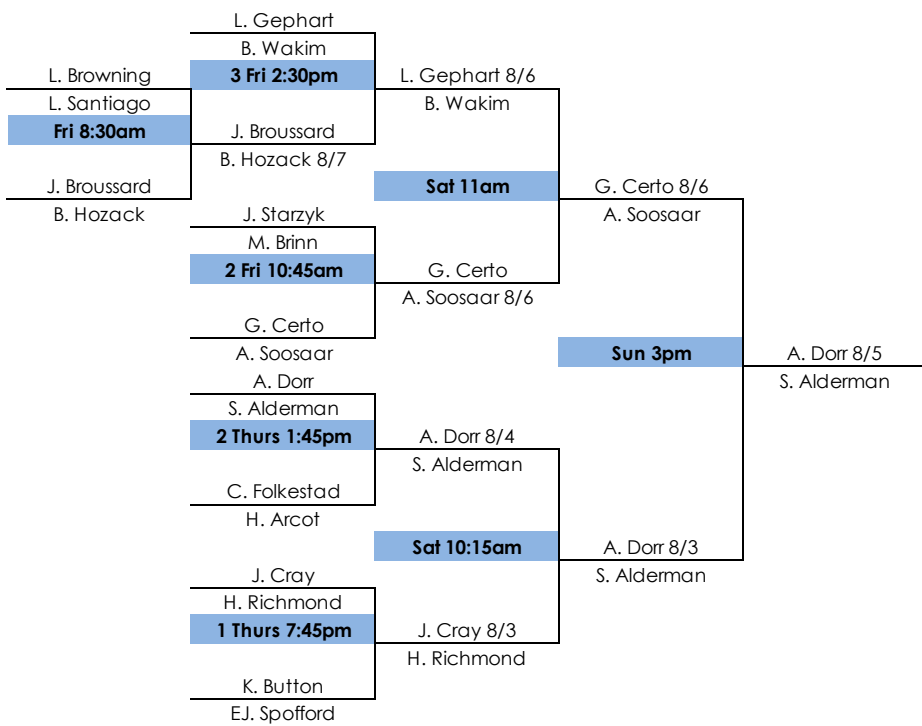

2024 Jimmy Dunn Tournament

Tennis

Open Division

A Division

B Division

C Division

8 game pro set

Consolation

6 game set

D1 Division

8 game pro set

Consolation
6 game set

D2 Division

8 game pro set

Consolation
6 game set

E Division