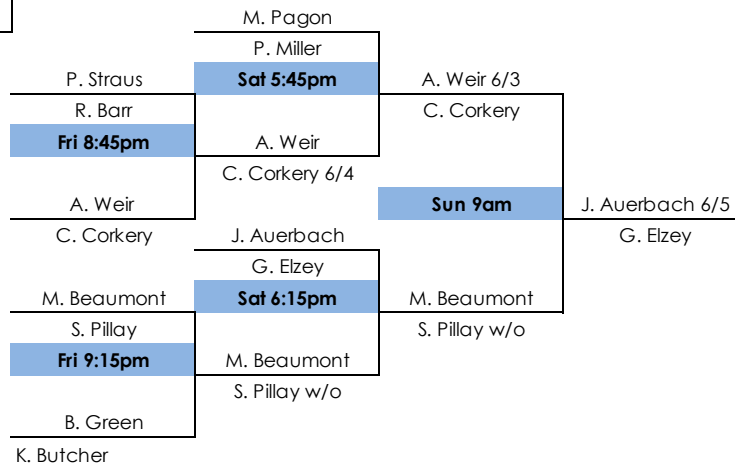

2024 Jimmy Dunn Tournament

Tennis

Open Division

A Division

B Division

C Division

8 game pro set

Consolation

6 game set

D1 Division

8 game pro set

Consolation
6 game set

D2 Division

8 game pro set

Consolation
6 game set

E Division