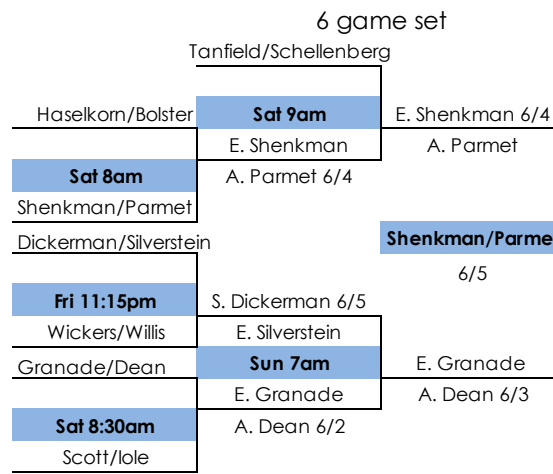

2024 Jimmy Dunn Tournament

Tennis

Open Division

A Division

B Division

C Division

8 game pro set

Consolation

6 game set

D1 Division

8 game pro set

Consolation
6 game set

D2 Division

8 game pro set

Consolation
6 game set

E Division