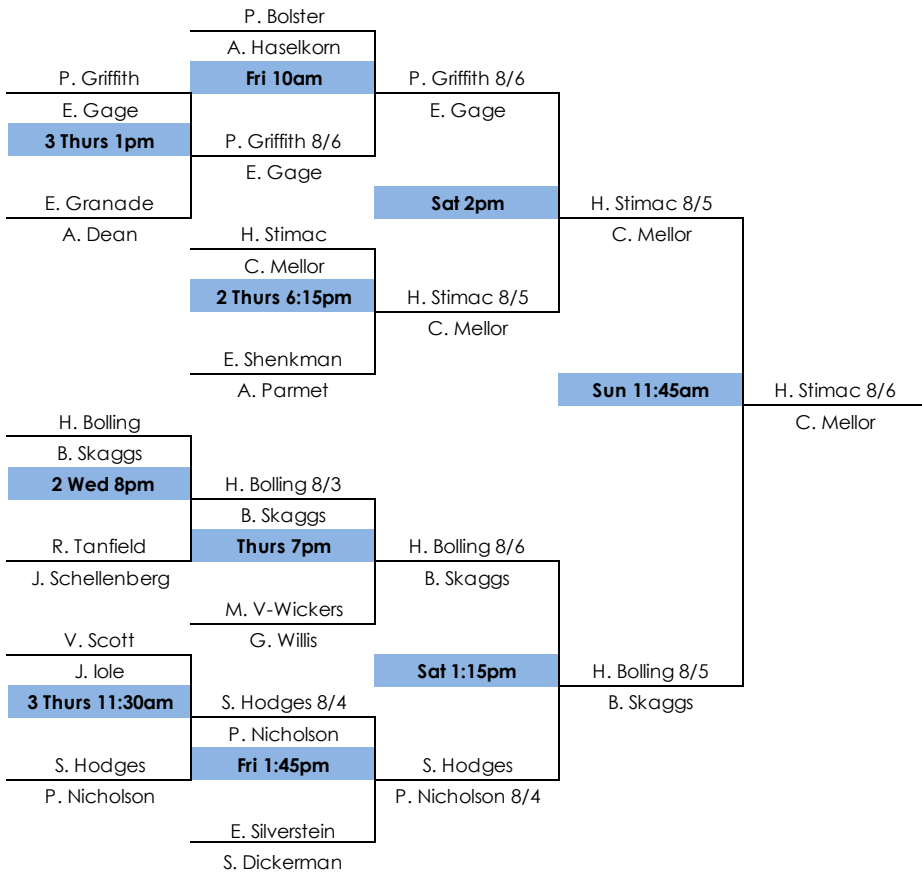

2024 Jimmy Dunn Tournament

Tennis

Open Division

A Division

B Division

C Division

8 game pro set

Consolation

6 game set

D1 Division

8 game pro set

Consolation
6 game set

D2 Division

8 game pro set

Consolation
6 game set

E Division