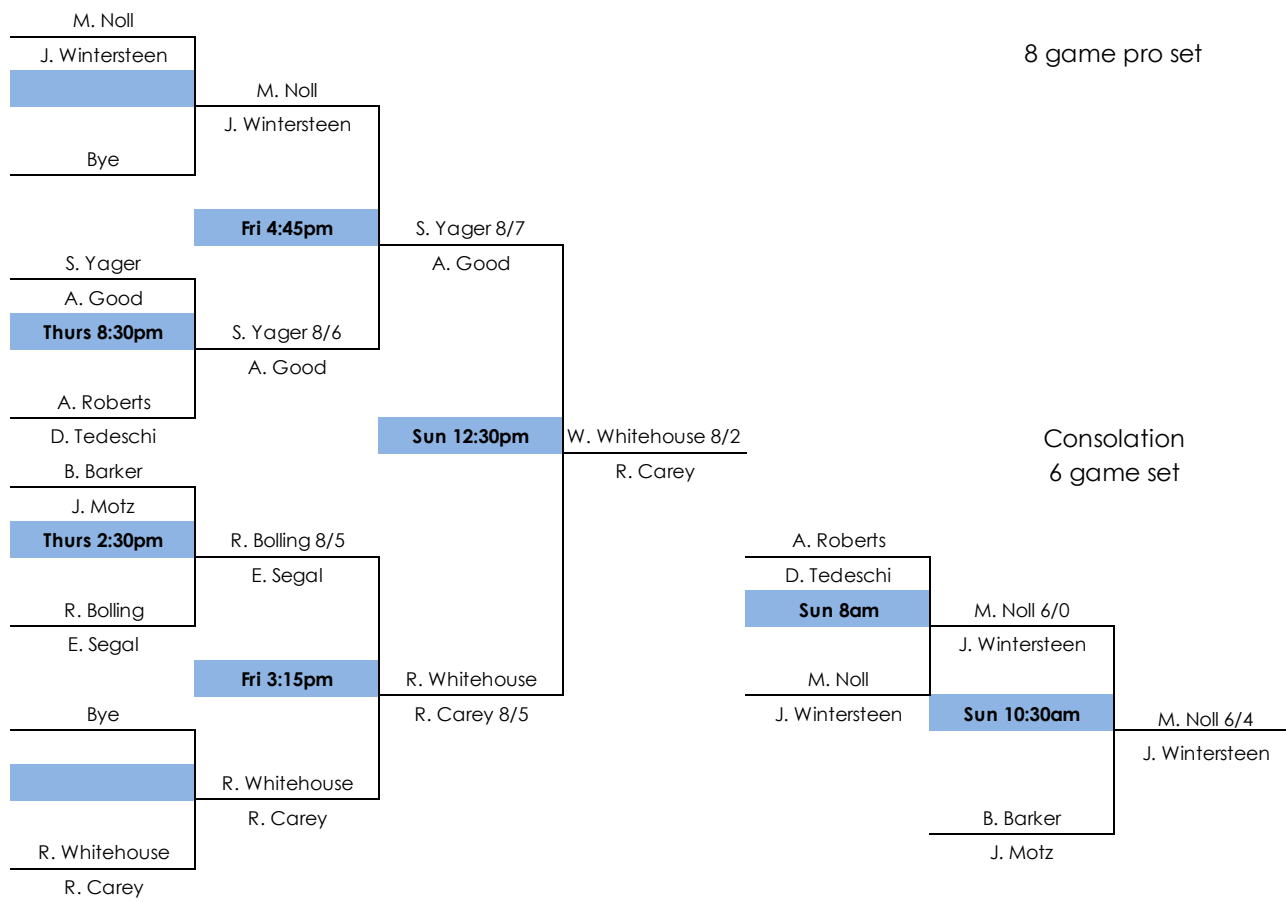

2024 Jimmy Dunn Tournament

Tennis

Open Division

A Division

B Division

C Division

8 game pro set

Consolation

6 game set

D1 Division

8 game pro set

Consolation
6 game set

D2 Division

8 game pro set

Consolation
6 game set

E Division