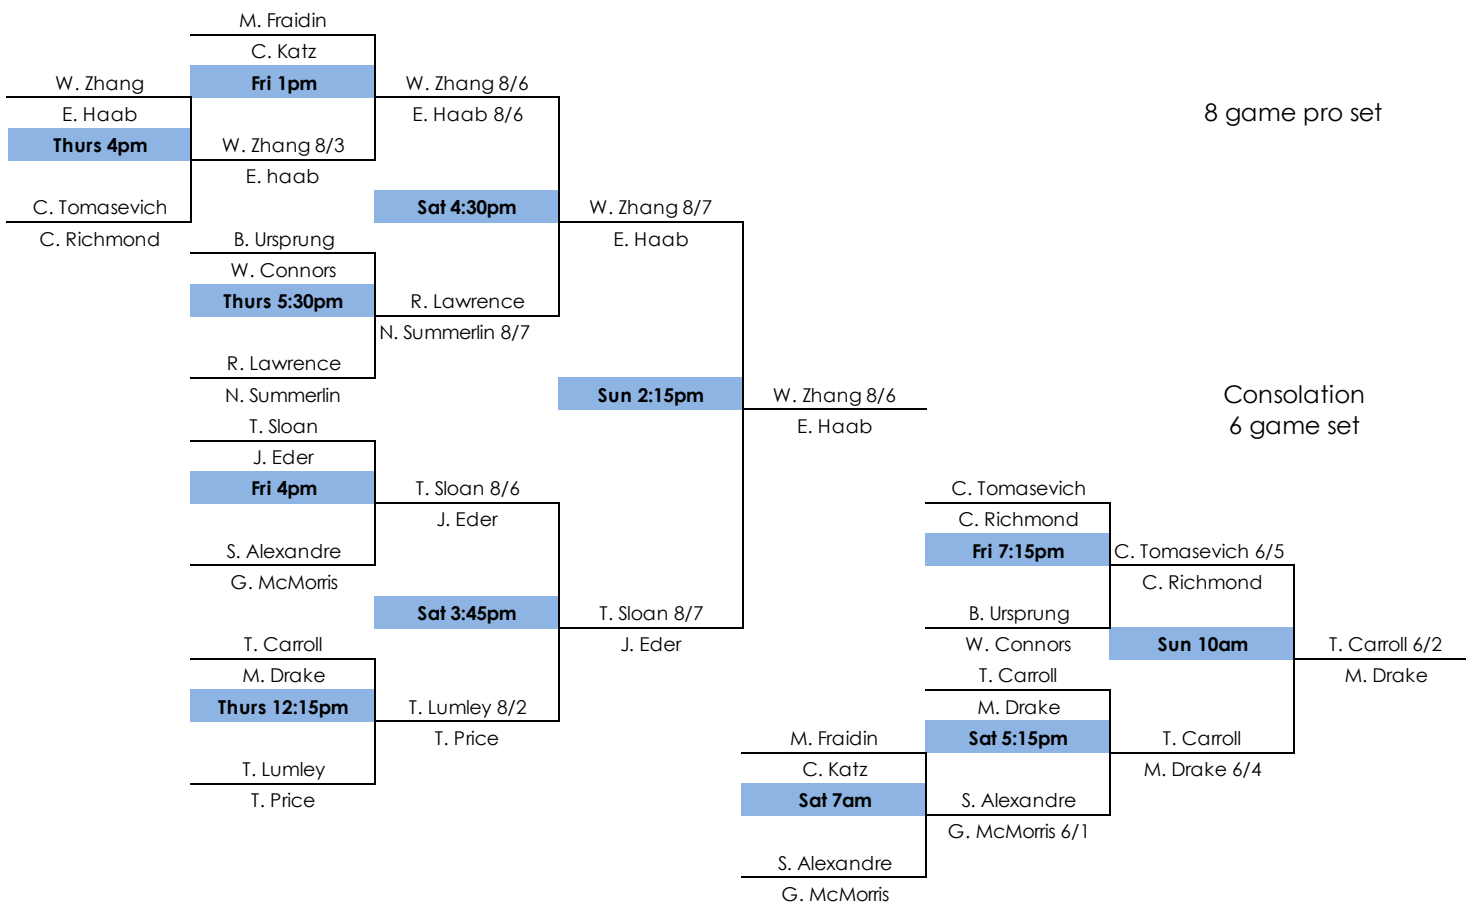

2024 Jimmy Dunn Tournament

Tennis

Open Division

A Division

B Division

C Division

8 game pro set

Consolation

6 game set

D1 Division

8 game pro set

Consolation
6 game set

D2 Division

8 game pro set

Consolation
6 game set

E Division