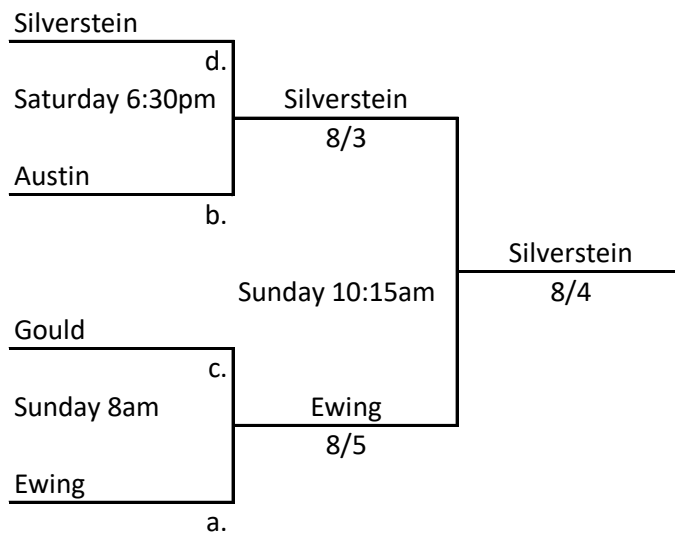

# Jimmy Knott Memorial Singles

## 45+ Division

*Main Draw  
Best of Three Sets  
3/3 in The Third  
One Deuce*

*Back Draw  
First to 8 Games  
40 all, Game Ball*