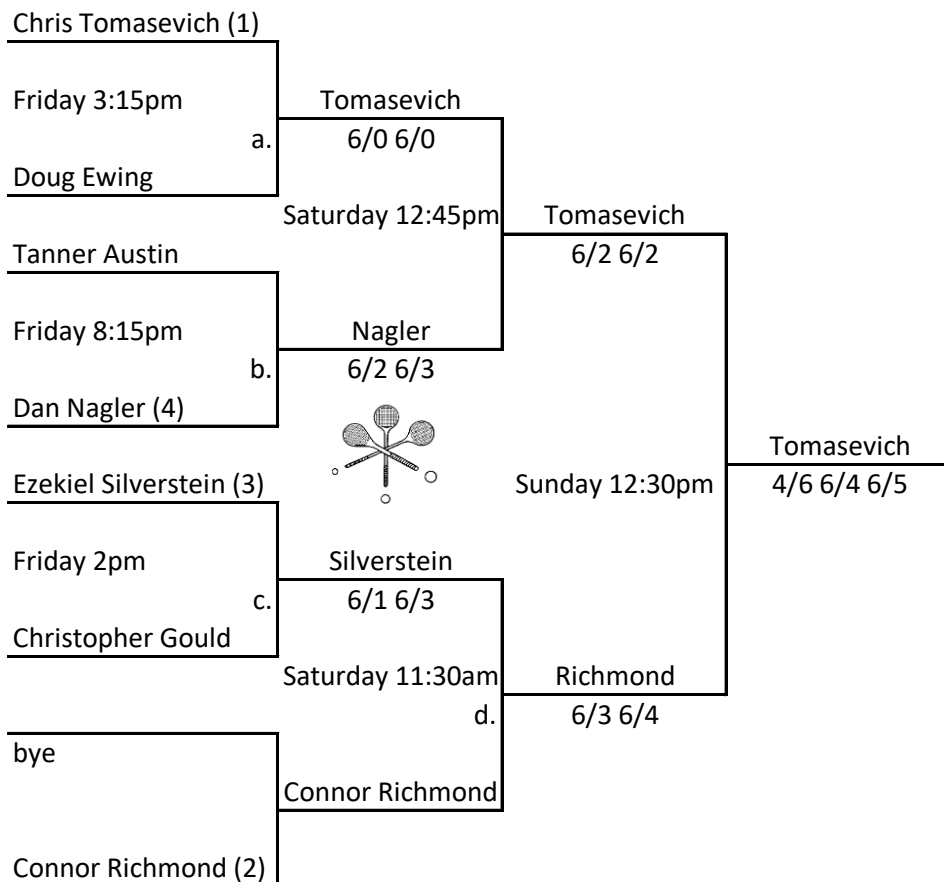

# Jimmy Knott Memorial Singles

## 45+ Division

*Main Draw  
Best of Three Sets  
3/3 in The Third  
One Deuce*

*Back Draw  
First to 8 Games  
40 all, Game Ball*