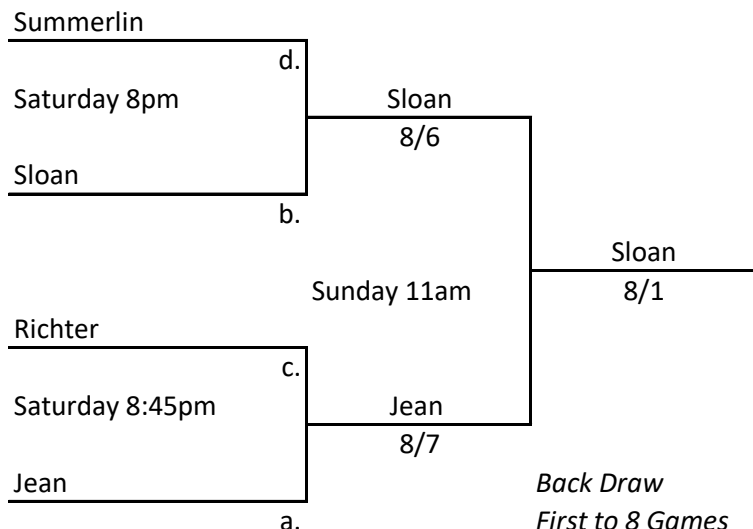

Jimmy Knott Memorial Singles

35+ Division

Vernon Peterson-Cassin (1)

*Main Draw
Best of Three Sets
3/3 in The Third
One Deuce*

*Back Draw
First to 8 Games
40 all, Game Ball*