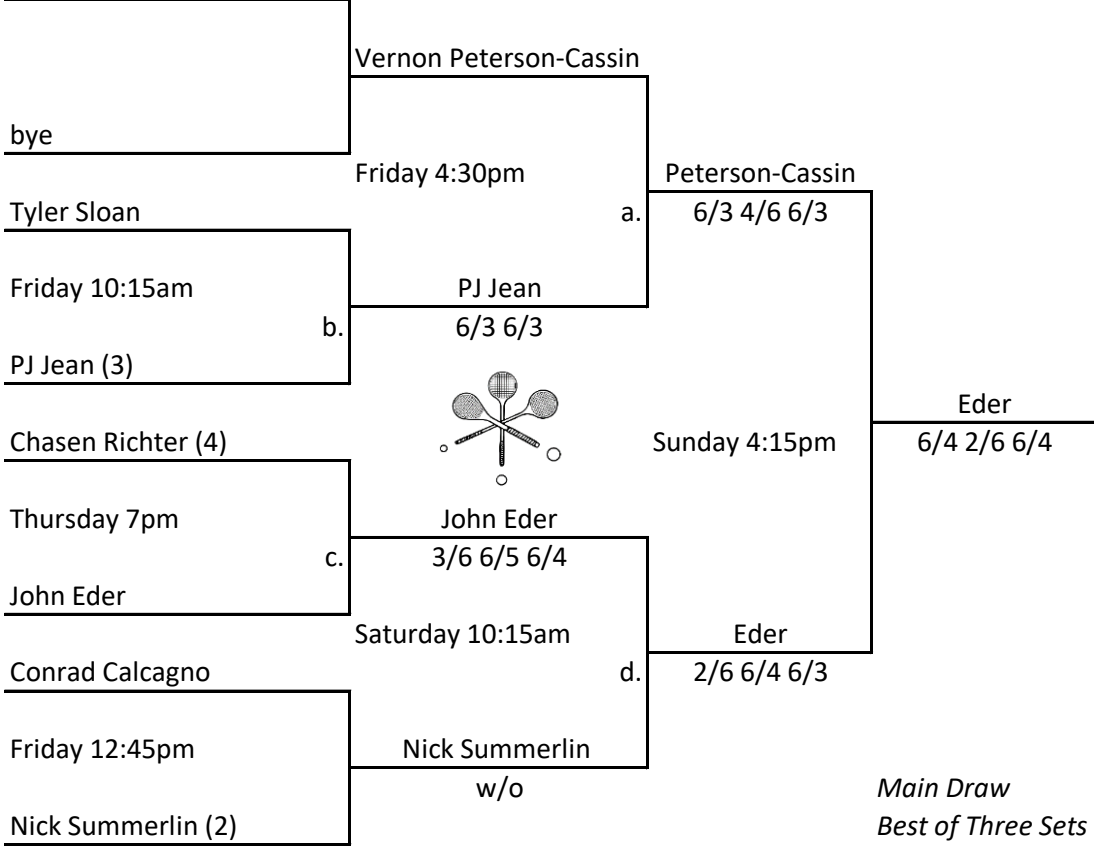

Jimmy Knott Memorial Singles

35+ Division

Vernon Peterson-Cassin (1)

*Main Draw
Best of Three Sets
3/3 in The Third
One Deuce*

*Back Draw
First to 8 Games
40 all, Game Ball*