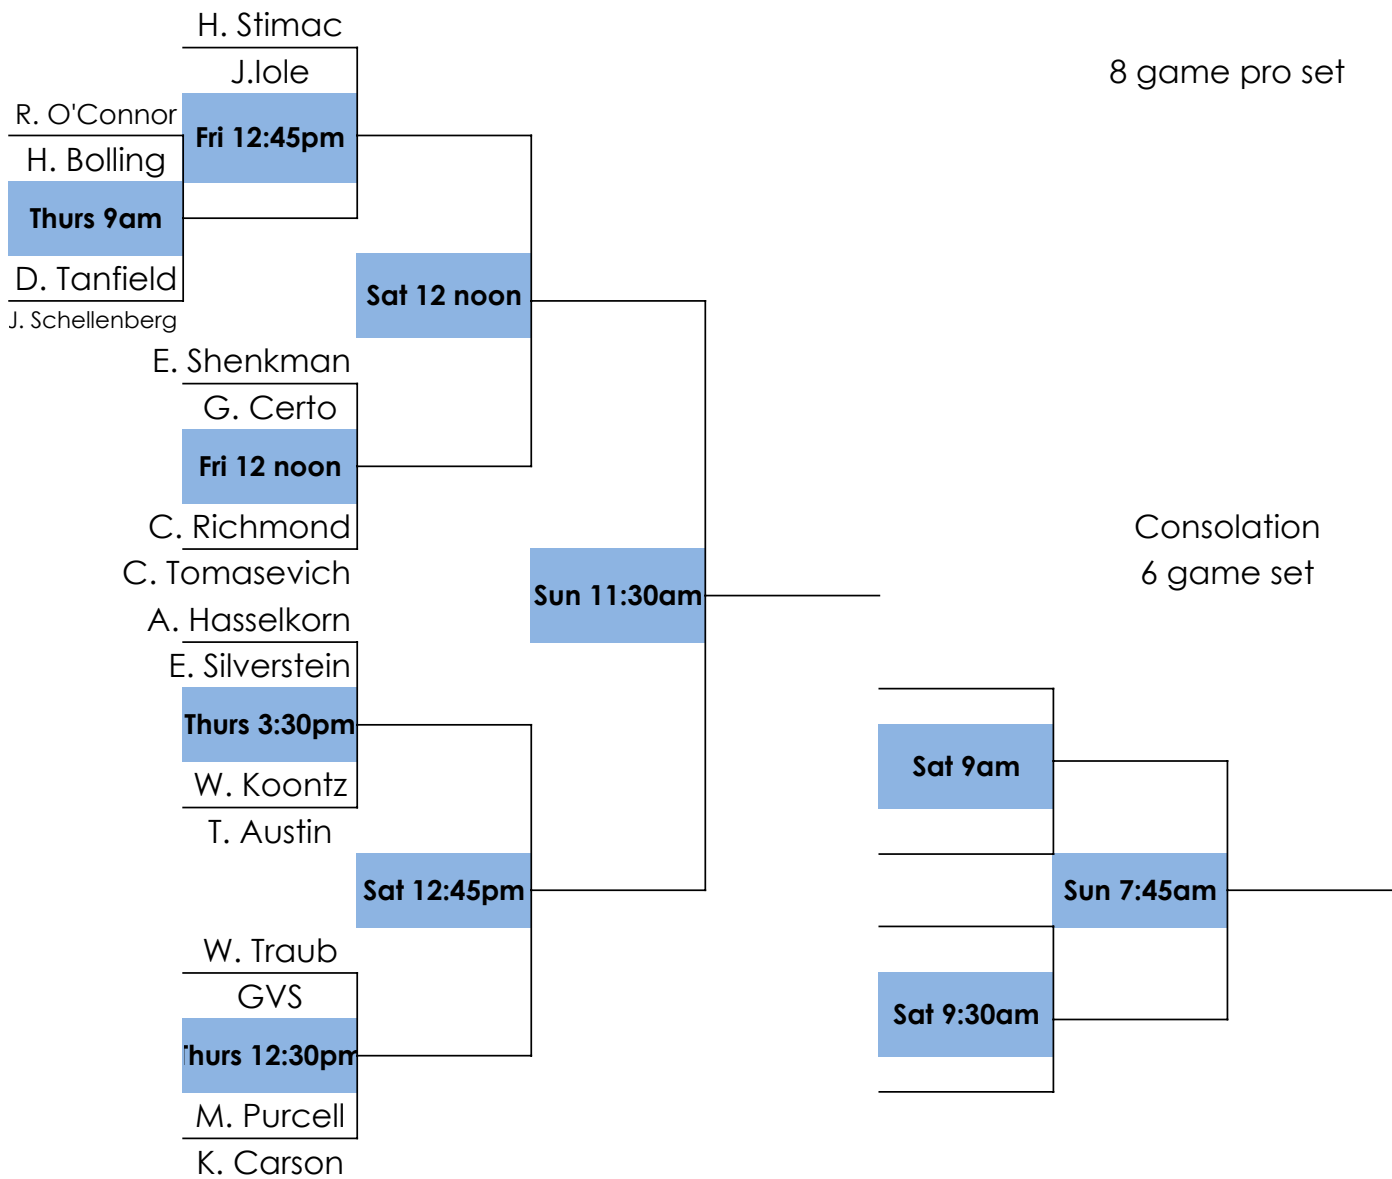

2022 Jimmy Dunn Tournament

Tennis Open Division

Team	WH & SS	AJ & JD	FB & HS	RW & PD	Total
W. Hopton & S. Shenkman		Fri 6:15pm	Sun 12:15pm	Sat 3pm	
A.J. Kemp & J. Dodgson	Fri 6:15pm		Sat 4pm	Sun 1:15pm	
F. Bristowe & H. Smith	Sun 12:15pm	Sat 4pm		Wed 7pm	
R. Whitehouse & P. Dickinson	Sat 3pm	Sun 1:15pm	Wed 7pm		

Team	WH & SS	AJ & JD	FB & HS	RW & PD	Total
W. Hopton & S. Shenkman					
A.J. Kemp & J. Dodgson					
F. Bristowe & H. Smith					
R. Whitehouse & P. Dickinson					

A Division

2022 Jimmy Dunn Tournament

Tennis B Division

2022 Jimmy Dunn Tournament

Tennis C Division

2022 Jimmy Dunn Tournament

Tennis D1 Division

2022 Jimmy Dunn Tournament

Tennis D2 Division

2022 Jimmy Dunn Tournament

Tennis E Division