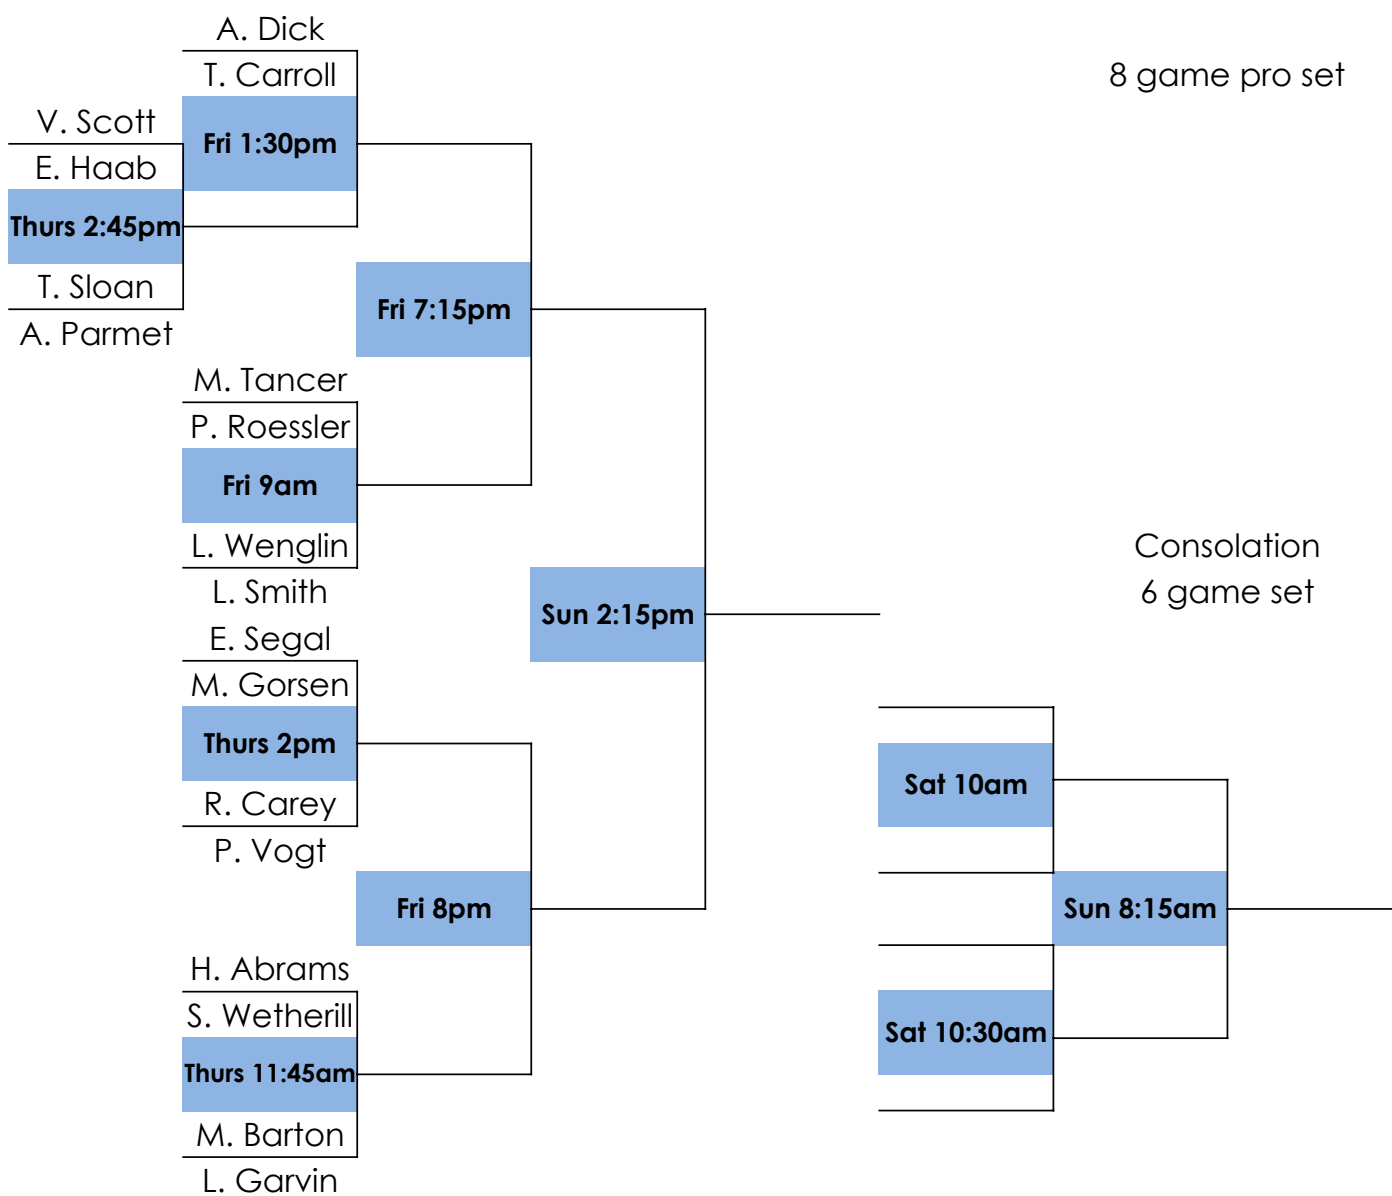

2022 Jimmy Dunn Tournament

Tennis Open Division

Team	WH & SS	AJ & JD	FB & HS	RW & PD	Total
W. Hopton & S. Shenkman		Fri 6:15pm	Sun 12:15pm	Sat 3pm	
A.J. Kemp & J. Dodgson	Fri 6:15pm		Sat 4pm	Sun 1:15pm	
F. Bristowe & H. Smith	Sun 12:15pm	Sat 4pm		Wed 7pm	
R. Whitehouse & P. Dickinson	Sat 3pm	Sun 1:15pm	Wed 7pm		

Team	WH & SS	AJ & JD	FB & HS	RW & PD	Total
W. Hopton & S. Shenkman					
A.J. Kemp & J. Dodgson					
F. Bristowe & H. Smith					
R. Whitehouse & P. Dickinson					

A Division

2022 Jimmy Dunn Tournament

Tennis B Division

2022 Jimmy Dunn Tournament

Tennis C Division

2022 Jimmy Dunn Tournament

Tennis D1 Division

2022 Jimmy Dunn Tournament

Tennis D2 Division

2022 Jimmy Dunn Tournament

Tennis E Division