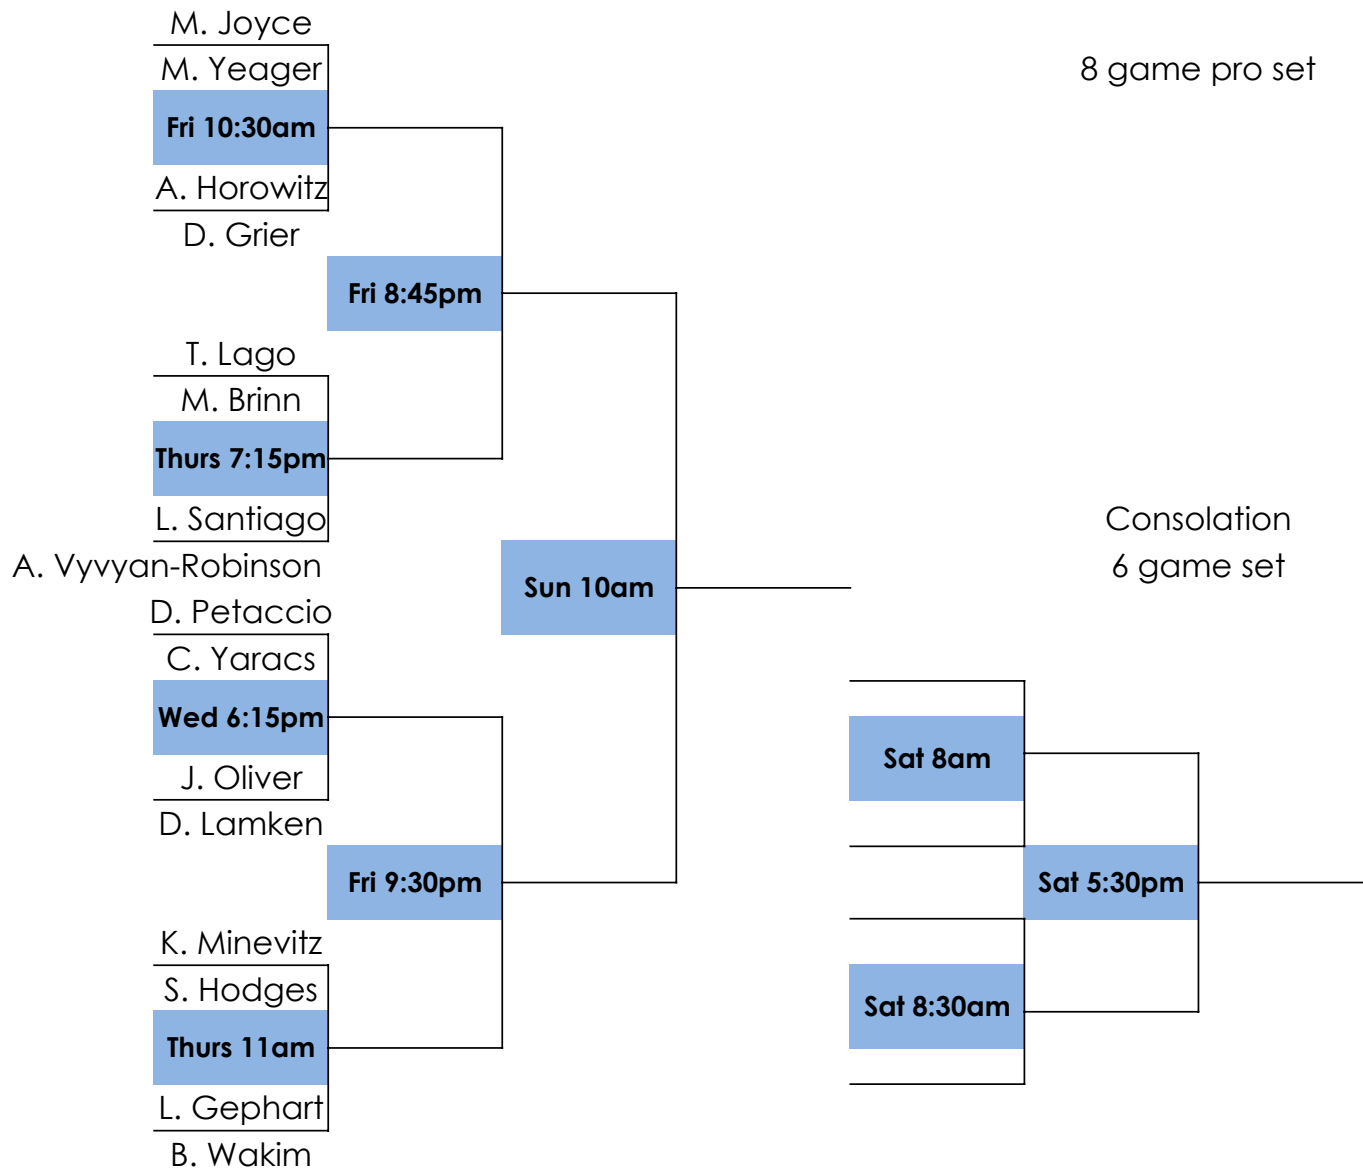

2022 Jimmy Dunn Tournament

Tennis Open Division

Team	WH & SS	AJ & JD	FB & HS	RW & PD	Total
W. Hopton & S. Shenkman		Fri 6:15pm	Sun 12:15pm	Sat 3pm	
A.J. Kemp & J. Dodgson	Fri 6:15pm		Sat 4pm	Sun 1:15pm	
F. Bristowe & H. Smith	Sun 12:15pm	Sat 4pm		Wed 7pm	
R. Whitehouse & P. Dickinson	Sat 3pm	Sun 1:15pm	Wed 7pm		

Team	WH & SS	AJ & JD	FB & HS	RW & PD	Total
W. Hopton & S. Shenkman					
A.J. Kemp & J. Dodgson					
F. Bristowe & H. Smith					
R. Whitehouse & P. Dickinson					

A Division

2022 Jimmy Dunn Tournament

Tennis B Division

2022 Jimmy Dunn Tournament

Tennis C Division

2022 Jimmy Dunn Tournament

Tennis D1 Division

2022 Jimmy Dunn Tournament

Tennis D2 Division

2022 Jimmy Dunn Tournament

Tennis E Division