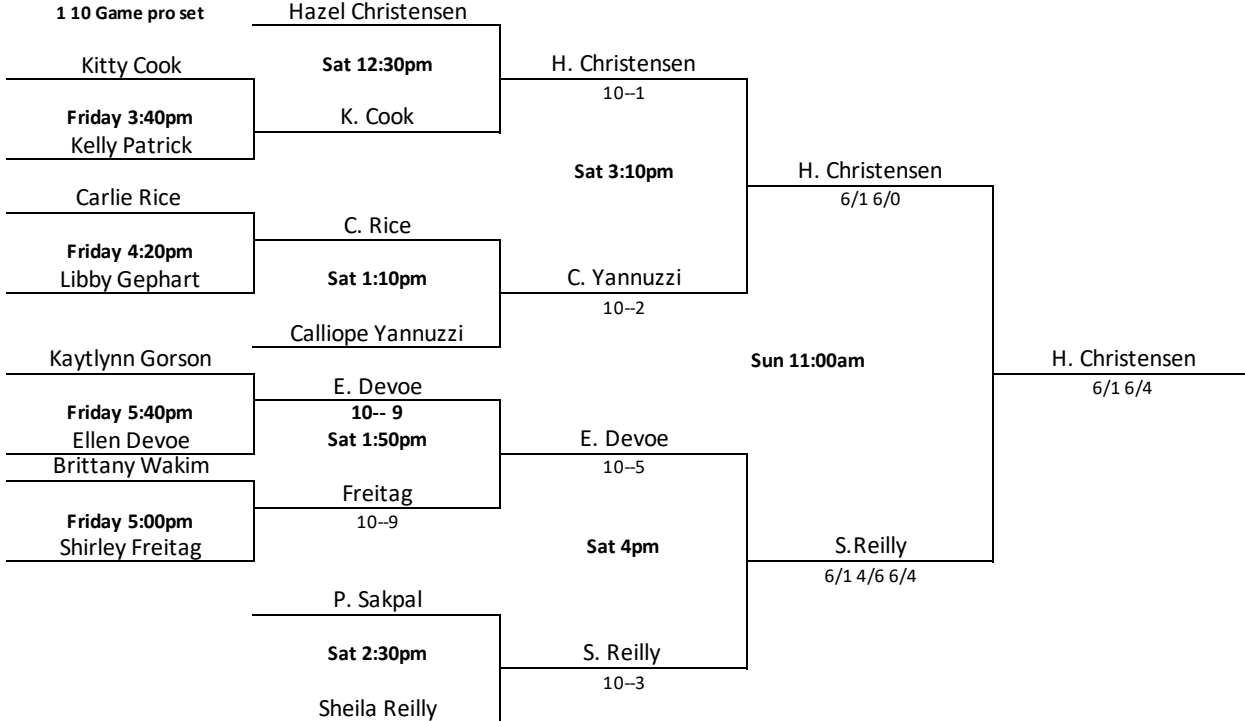

2021 Women's Invitational

1 10 game pro set

1 10 game pro set

2 out 3 6 game set

1 10 Game pro set

Women's Invitational Handicap

1 6 game set