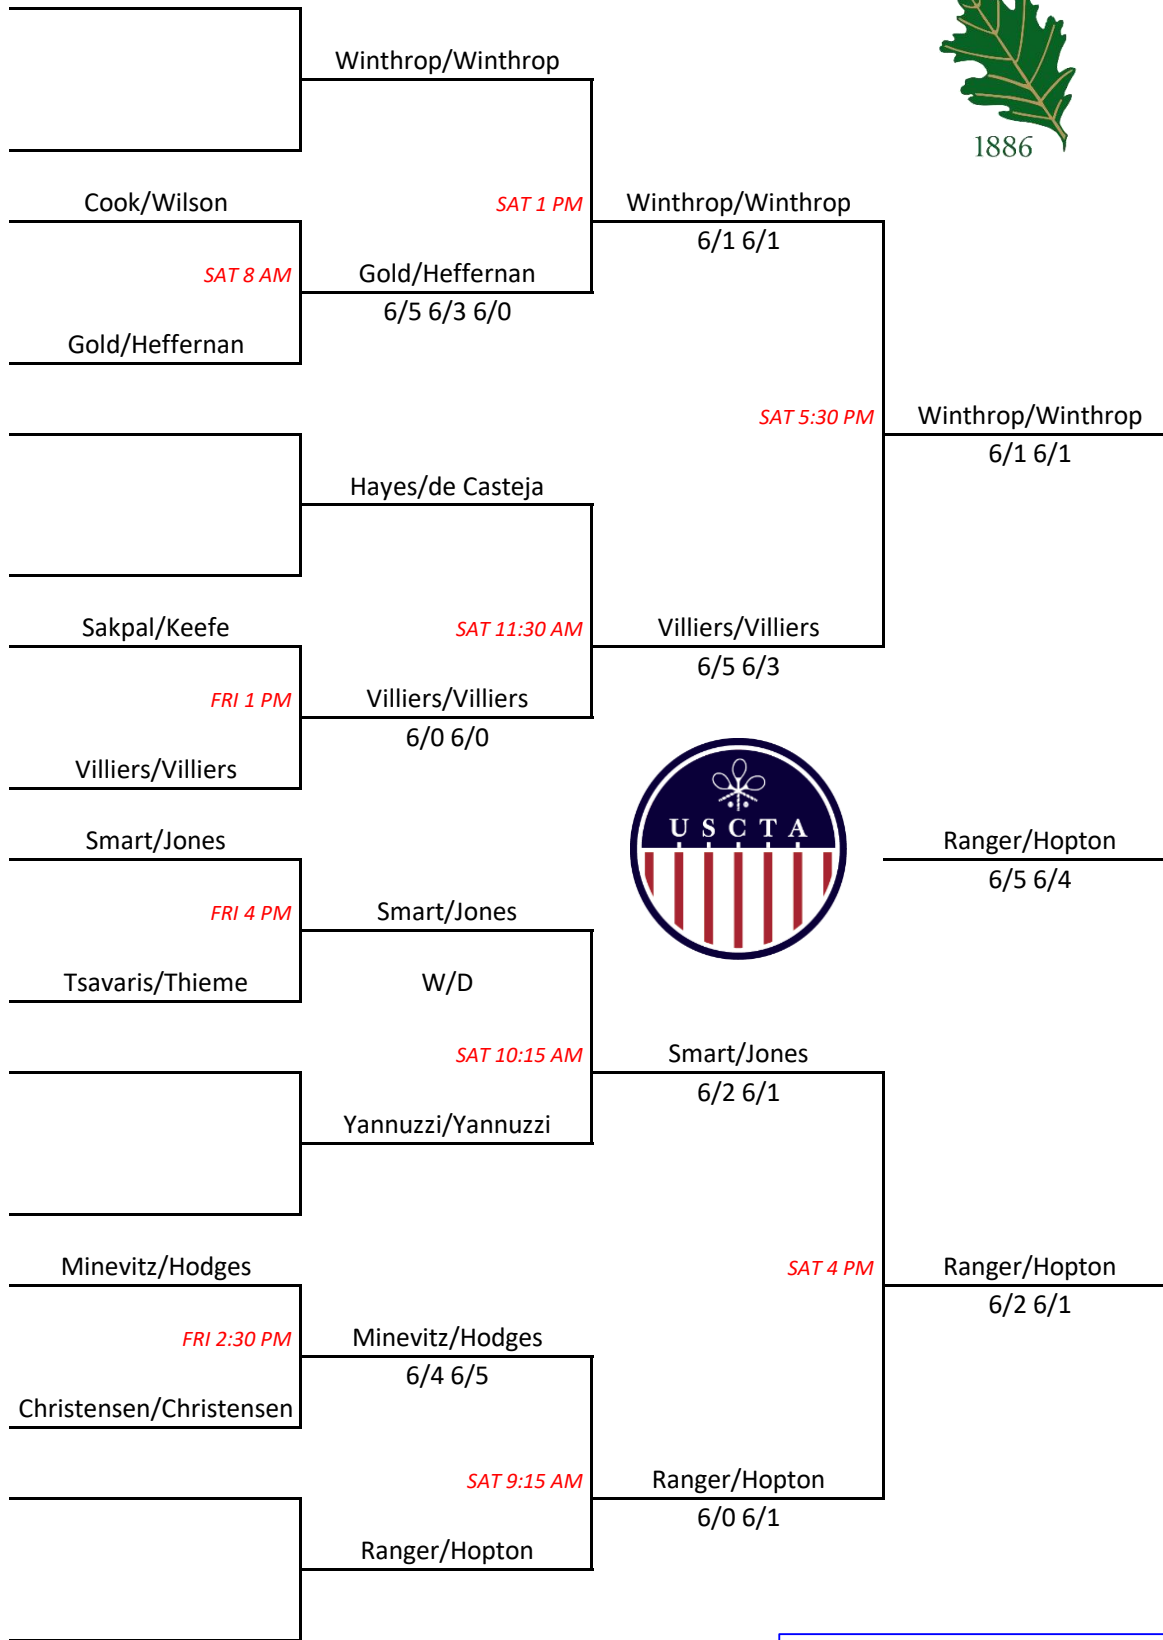

# 2022 US MIXED DOUBLES

All matches are best of three sets with regular scoring.