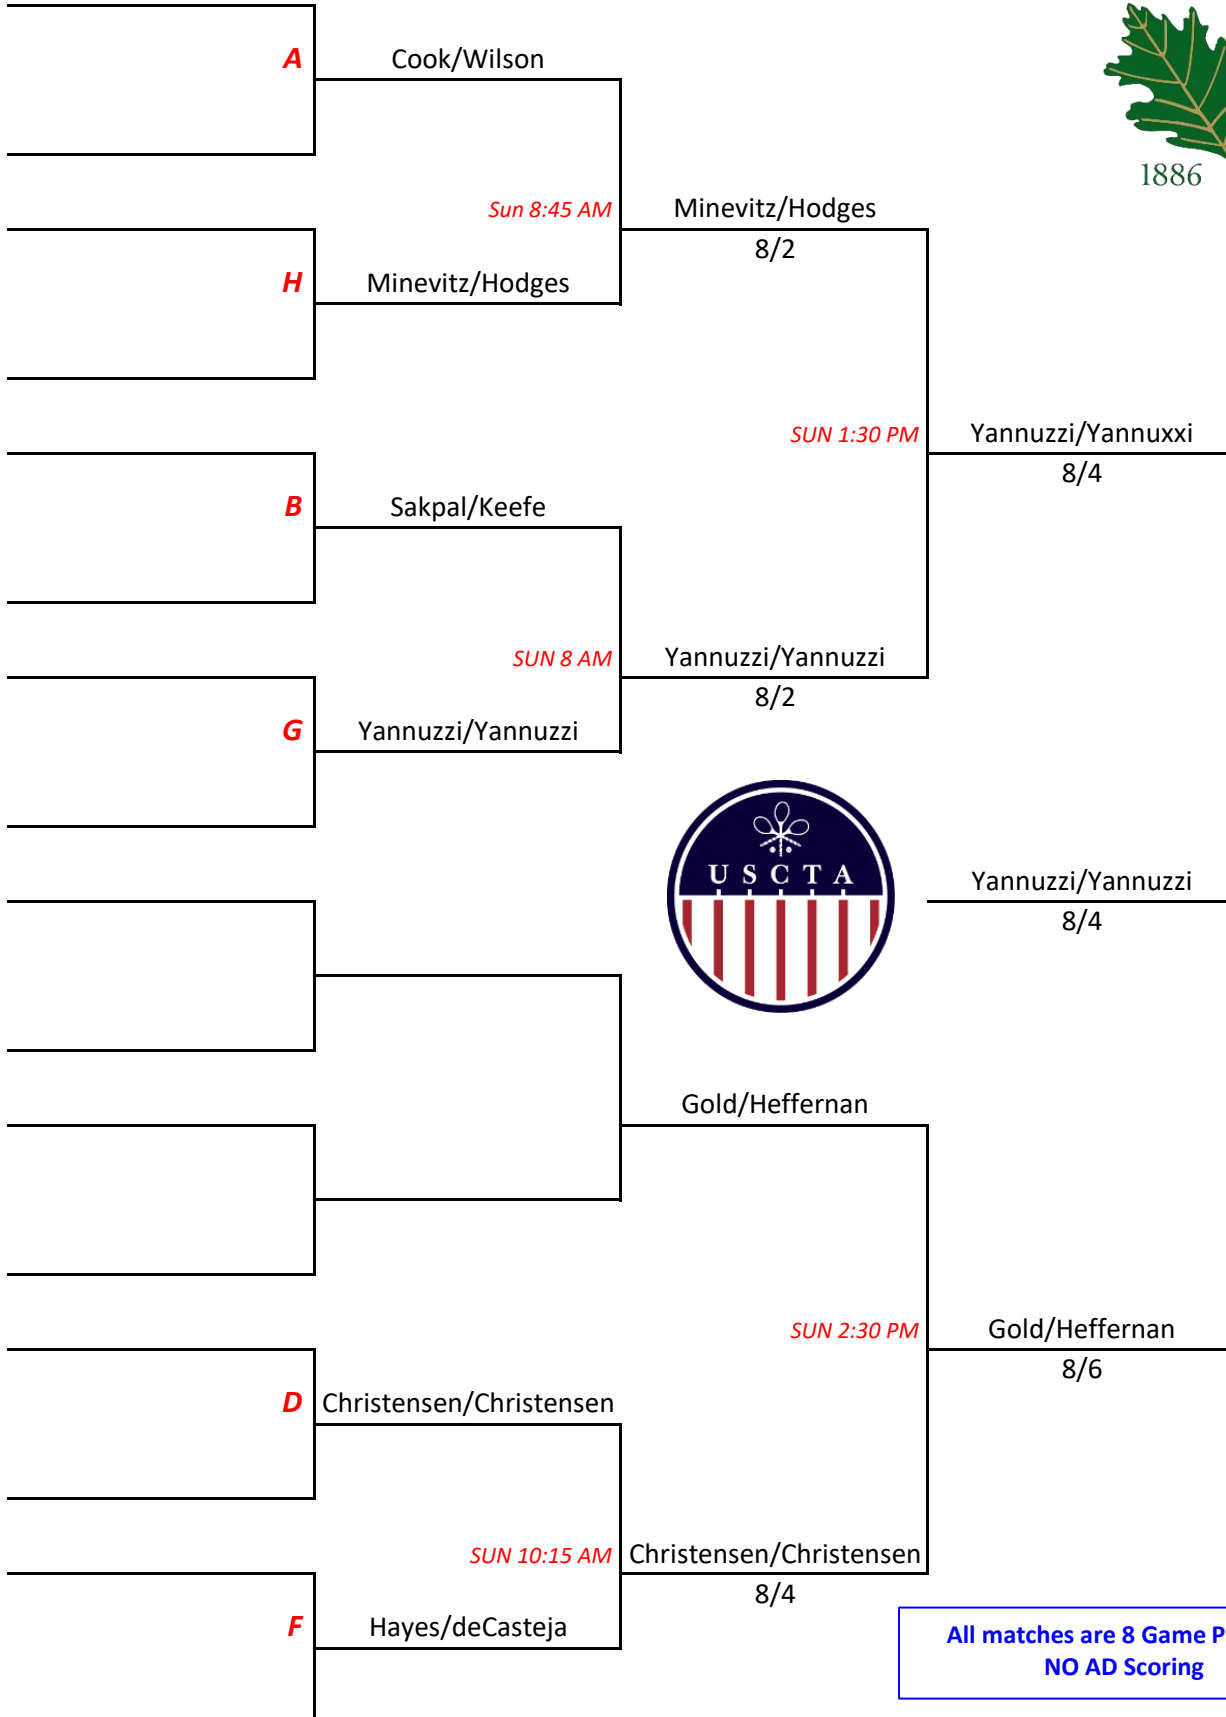

2022 US MIXED DOUBLES

BACK DRAW

All matches are 8 Game Pro Sets
NO AD Scoring