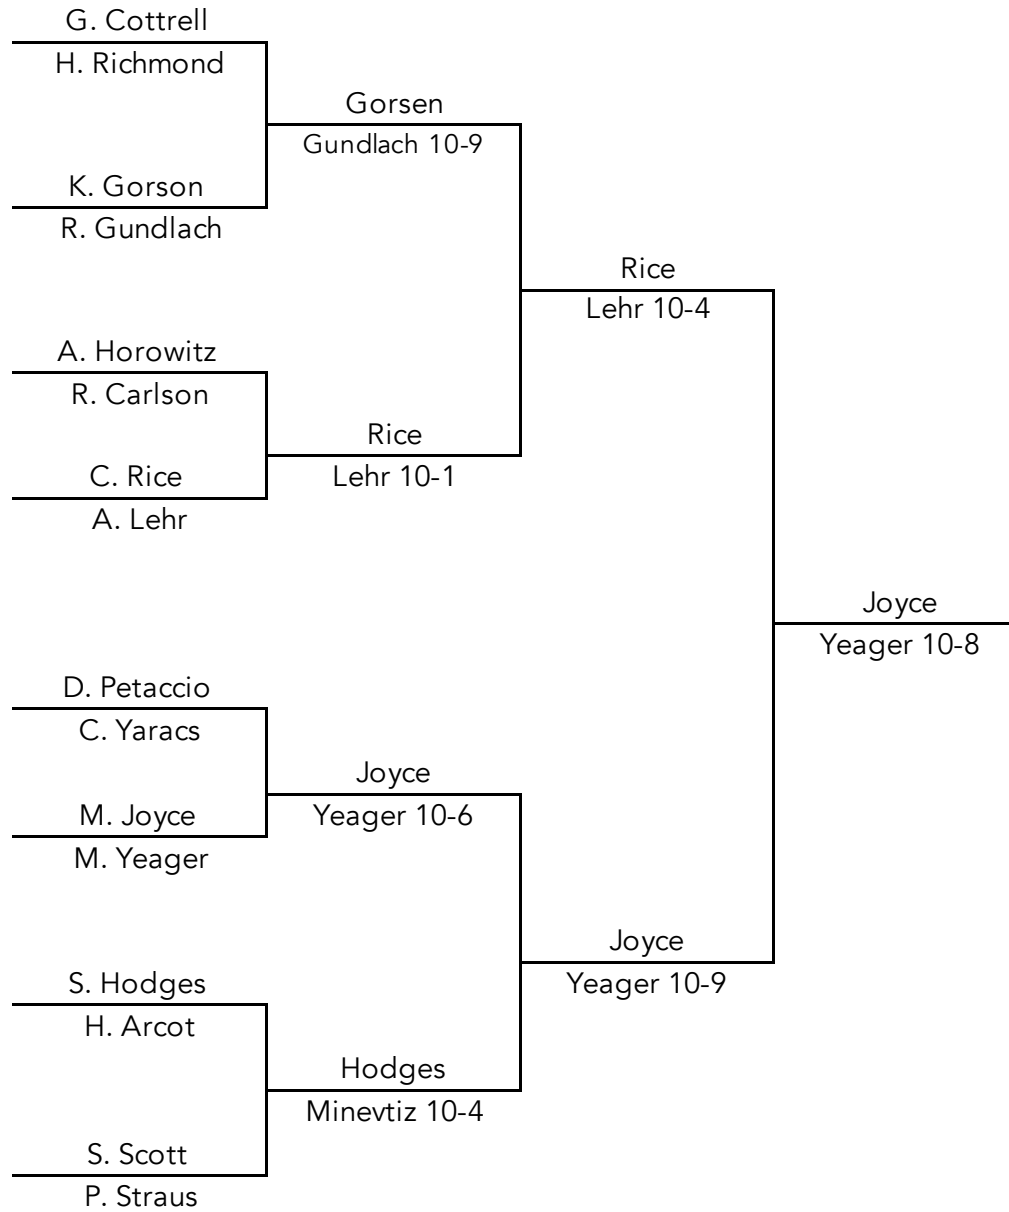

E1 Division