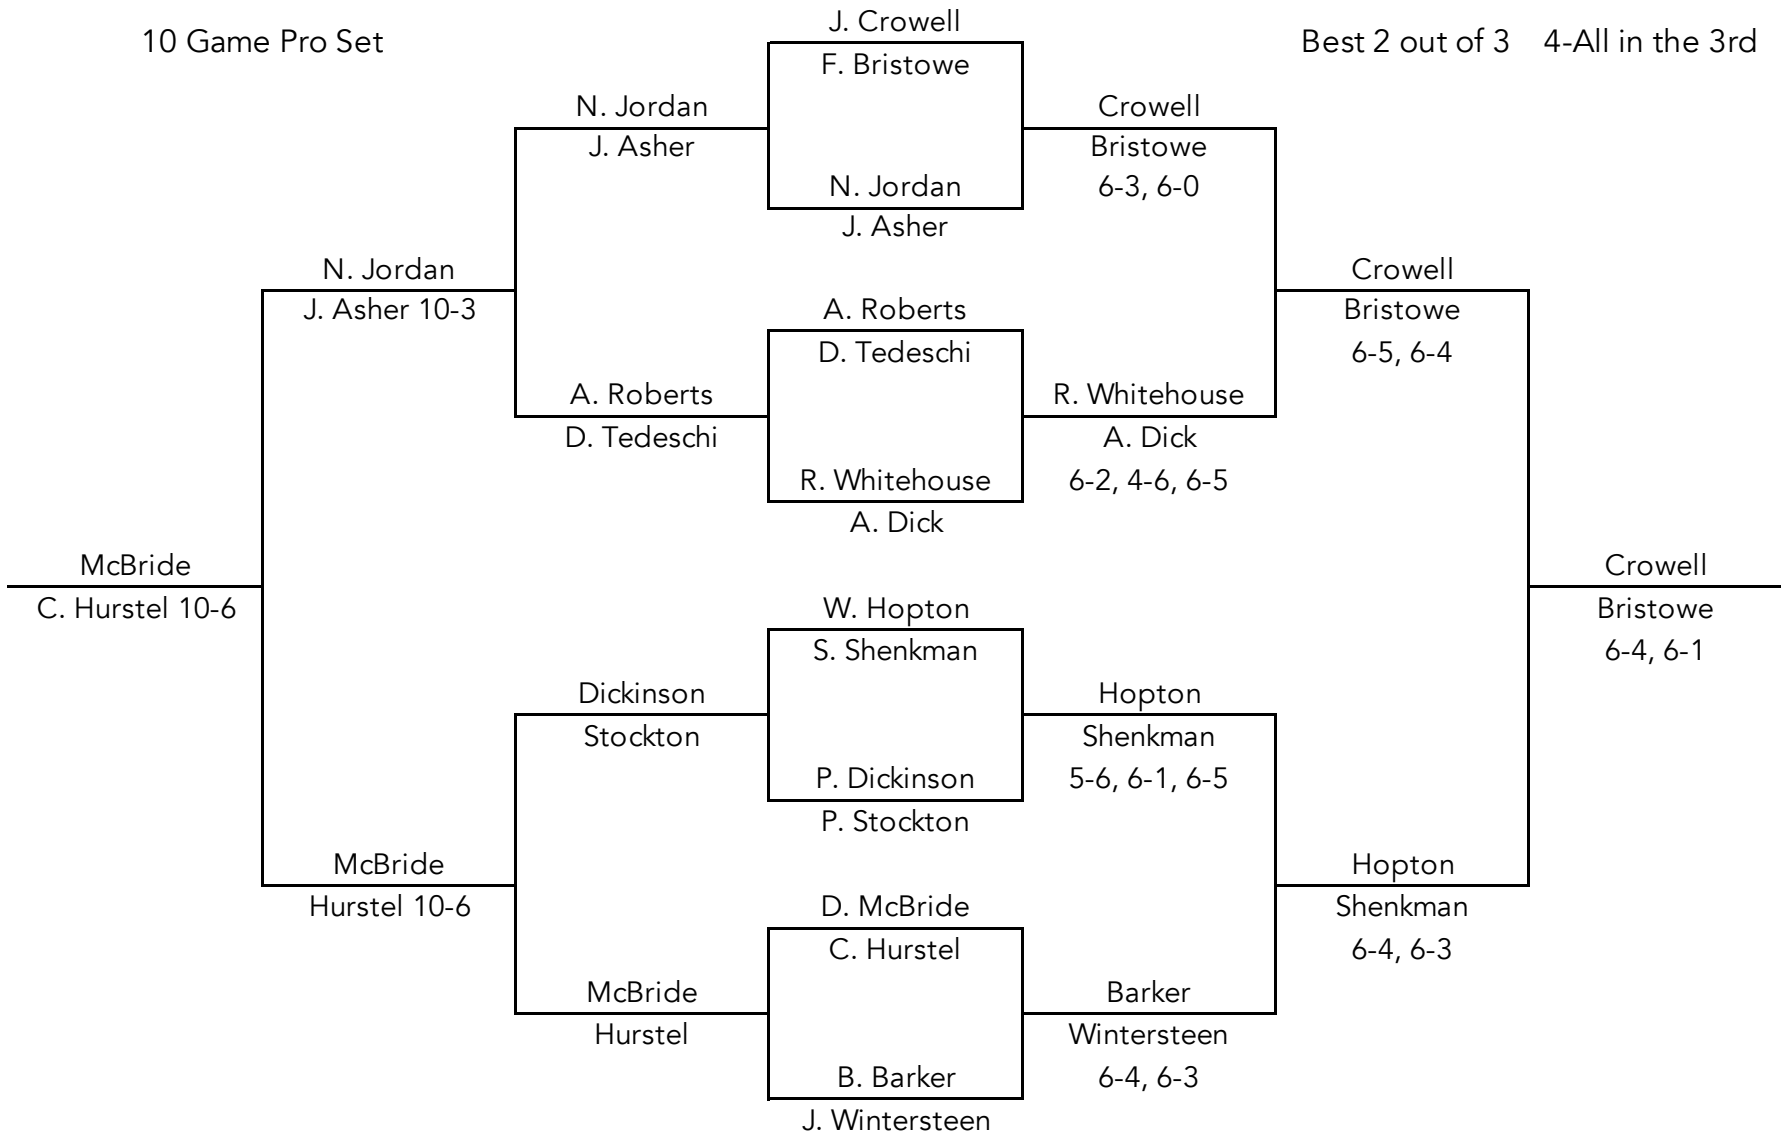

# OPEN Division

10 Game Pro Set

Best 2 out of 3 4-All in the 3rd