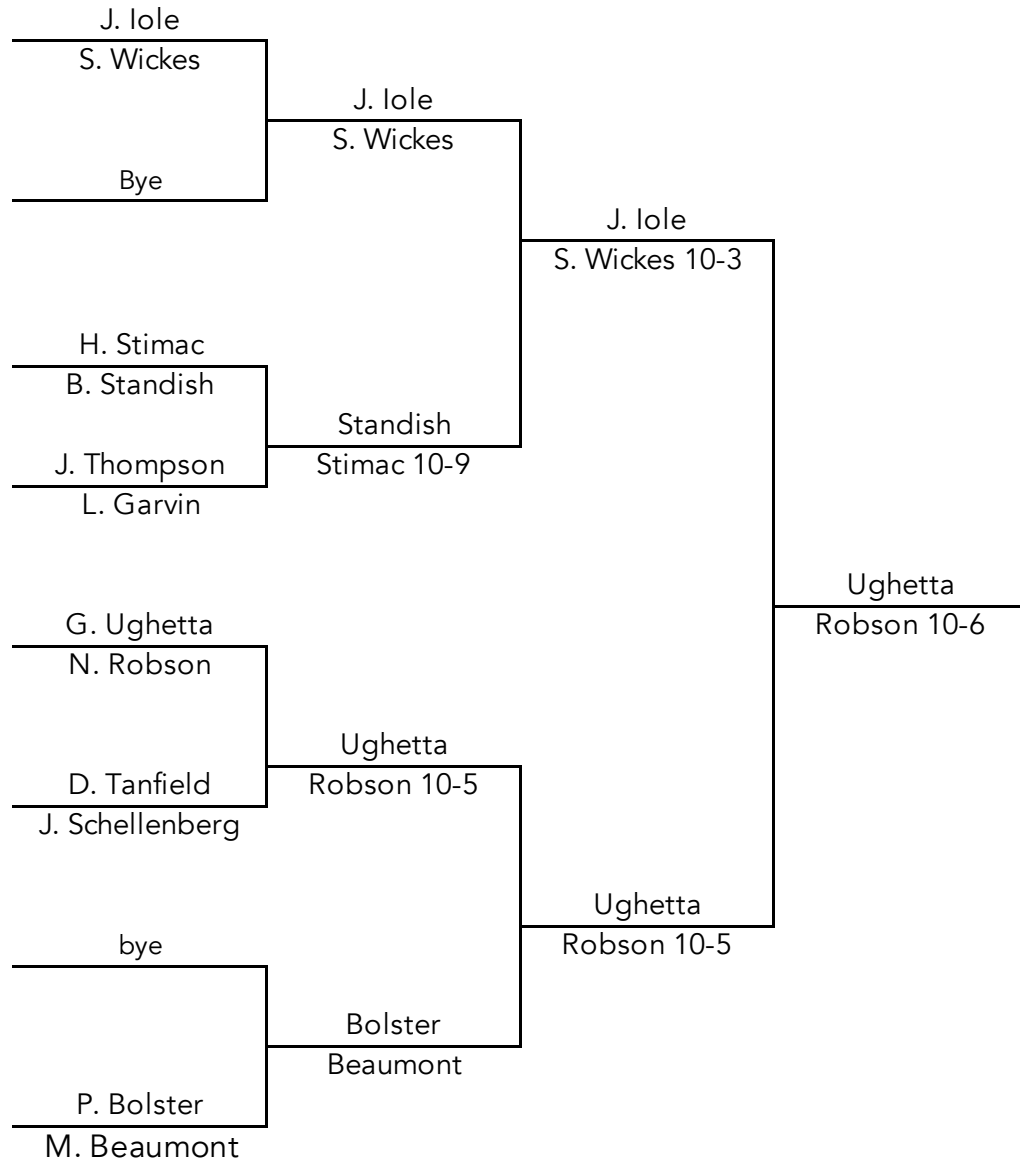

# OPEN Division

10 Game Pro Set

Best 2 out of 3 4-All in the 3rd

# D2 Division