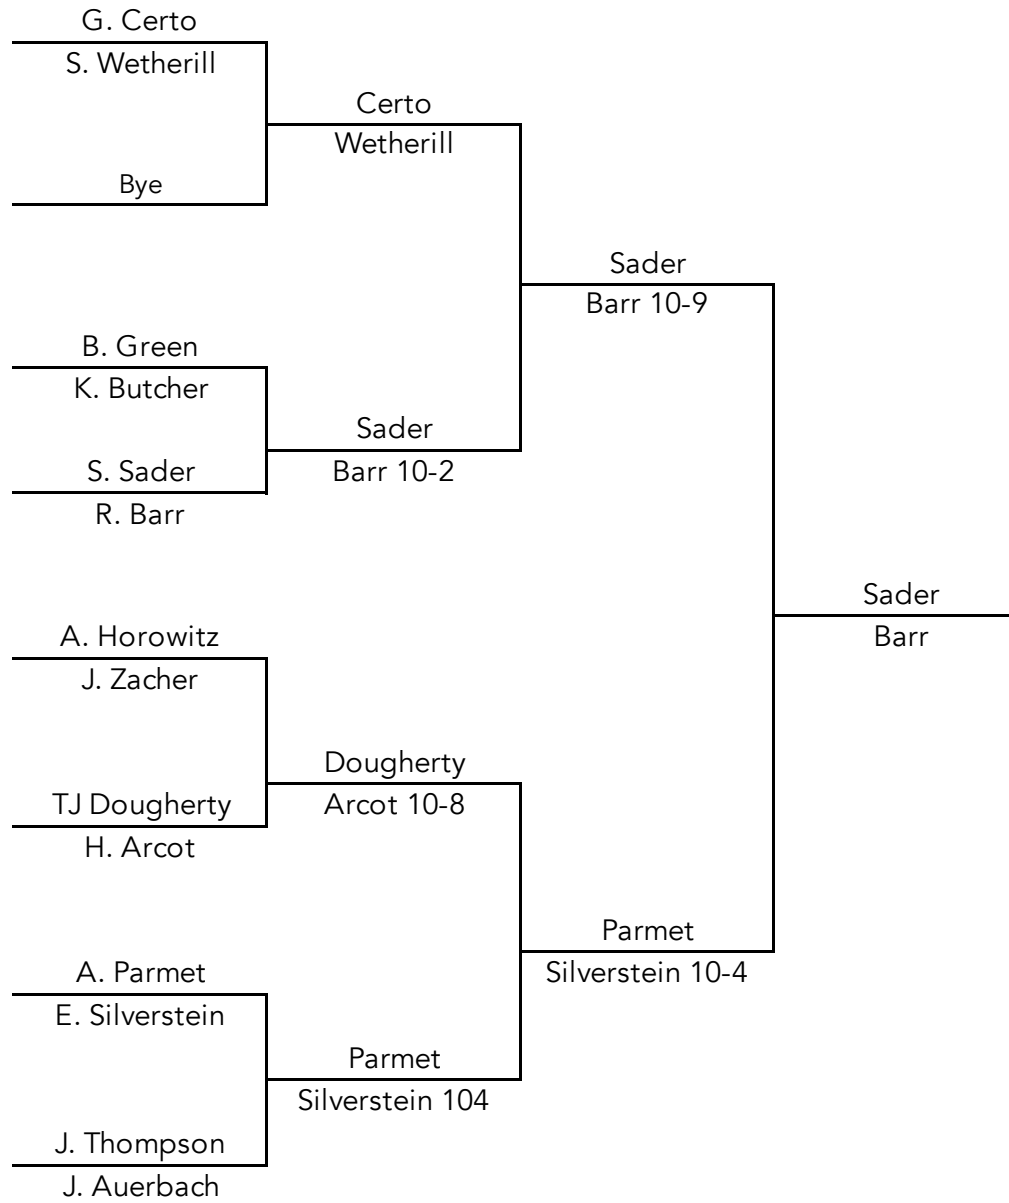

# OPEN Division

10 Game Pro Set

Best 2 out of 3 4-All in the 3rd

# D2 Division