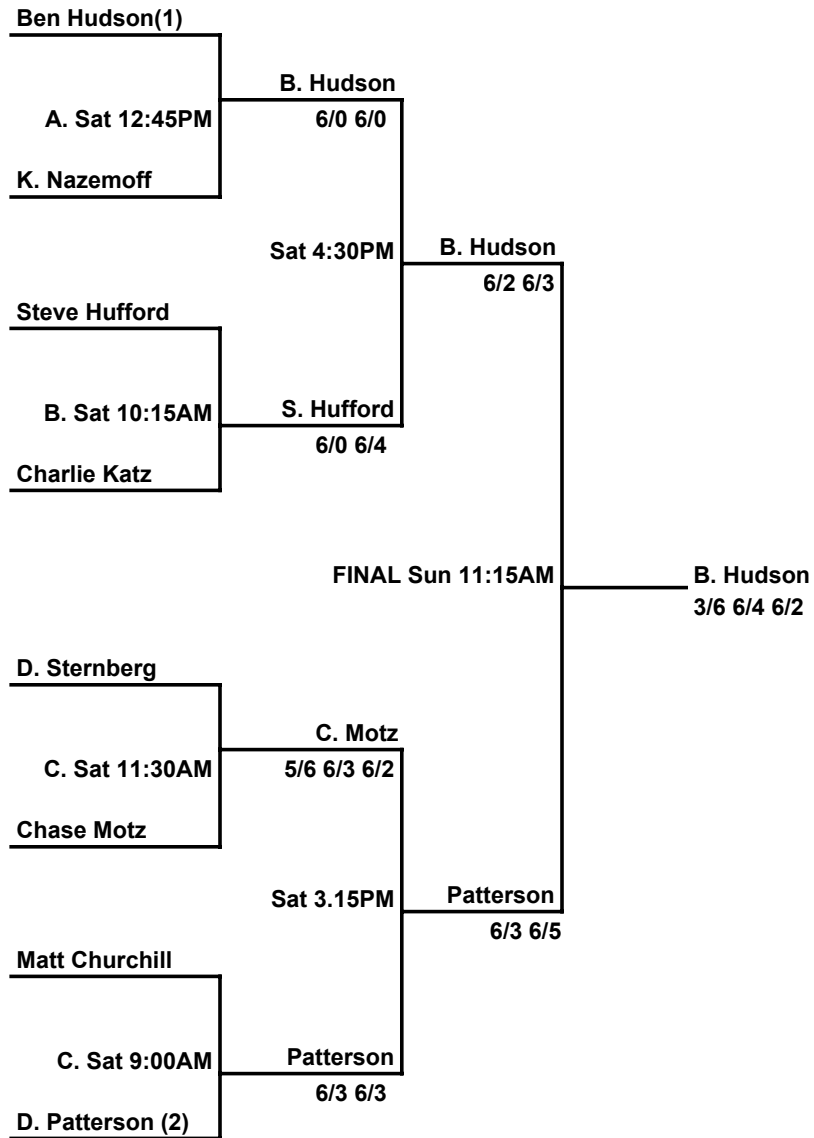

Greevy Cup 2020

January 31st-2nd

PLATE TOURNAMENT

First round: 1, 10-game pro set

Final round: Best of three, 6 game pro sets

1:15PM - Runner-up B VS Runner-up C

2:15PM - Runner-up A VS Runner-up D

Plate Final Sun 10:00AM