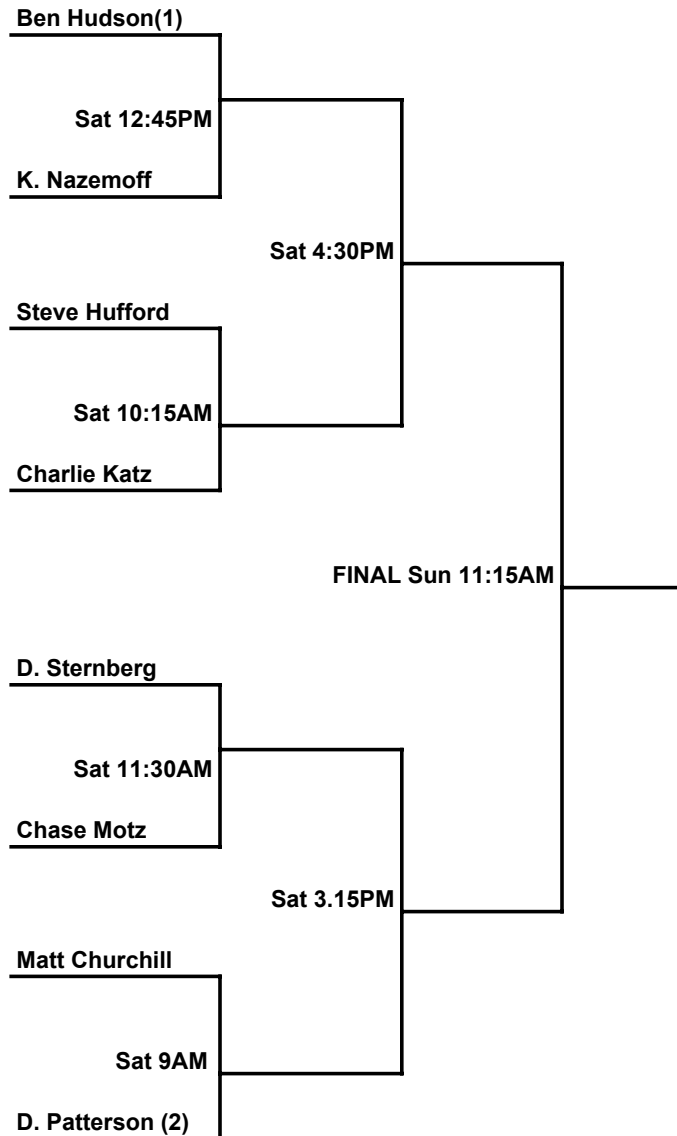

# Greevy Cup 2020

January 31st-2nd

## PLATE TOURNAMENT

First round: 1, 10-game pro set

Final round: Best of three, 6 game pro sets

1:15PM - Runner-up B VS Runner-up C

2:15PM - Runner-up A VS Runner-up D

**Plate Final Sun 10:00AM**