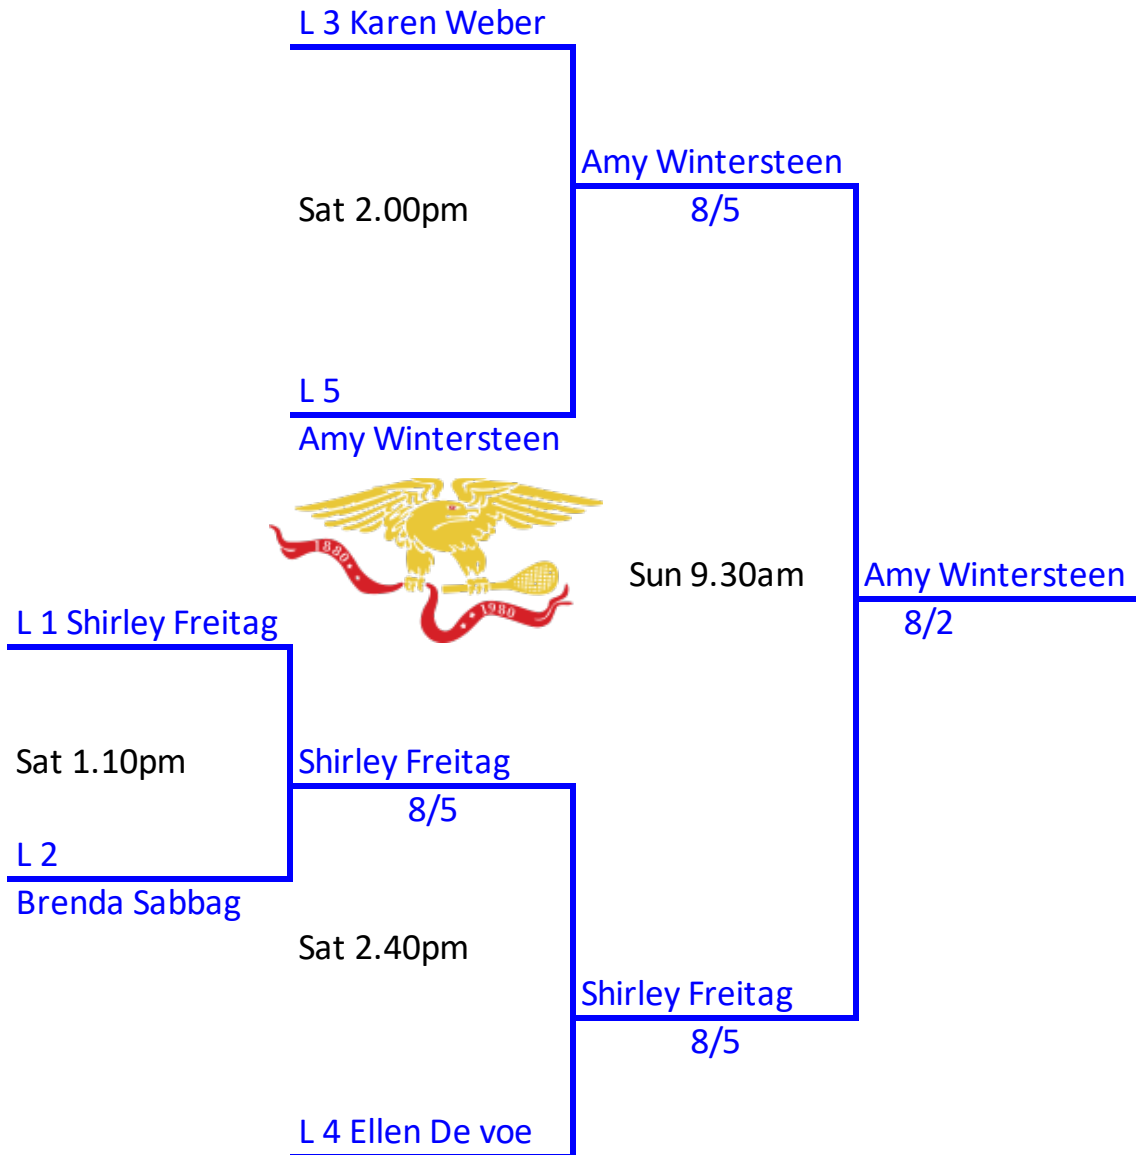

2019 Anne Boleyn Consolation

Matches are an 8 game set