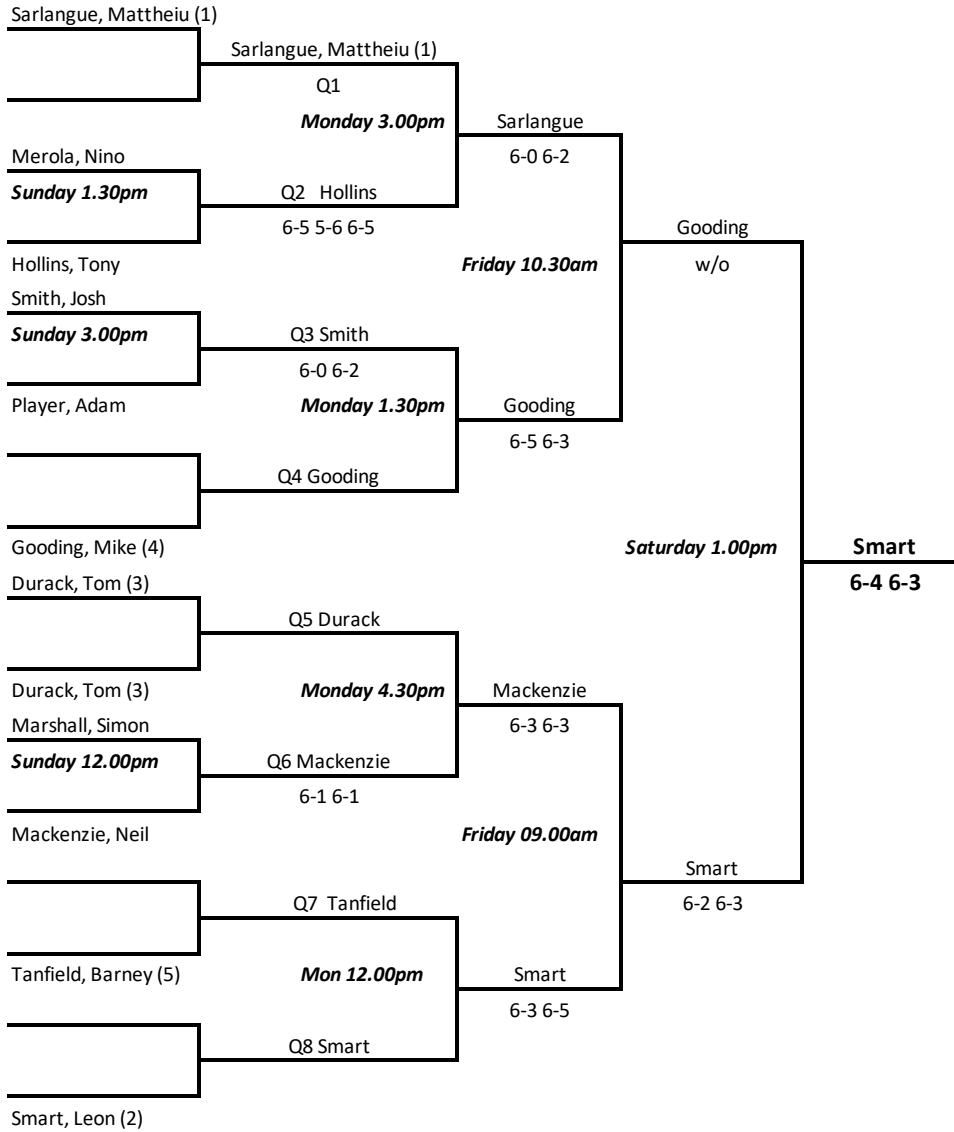

US PROFESSIONAL SINGLES PLAYING FOR THE SCHOCHET CUP

JUNE 2-8 2019 SATELLITE DRAW

In the Memory of Ged Eden

Seeds

- 1 Sarlangue, M
- 2 Smart, L
- 3 Durack, T
- 4 Gooding, M
- 5 Tanfield, B

Smart, Leon (2)