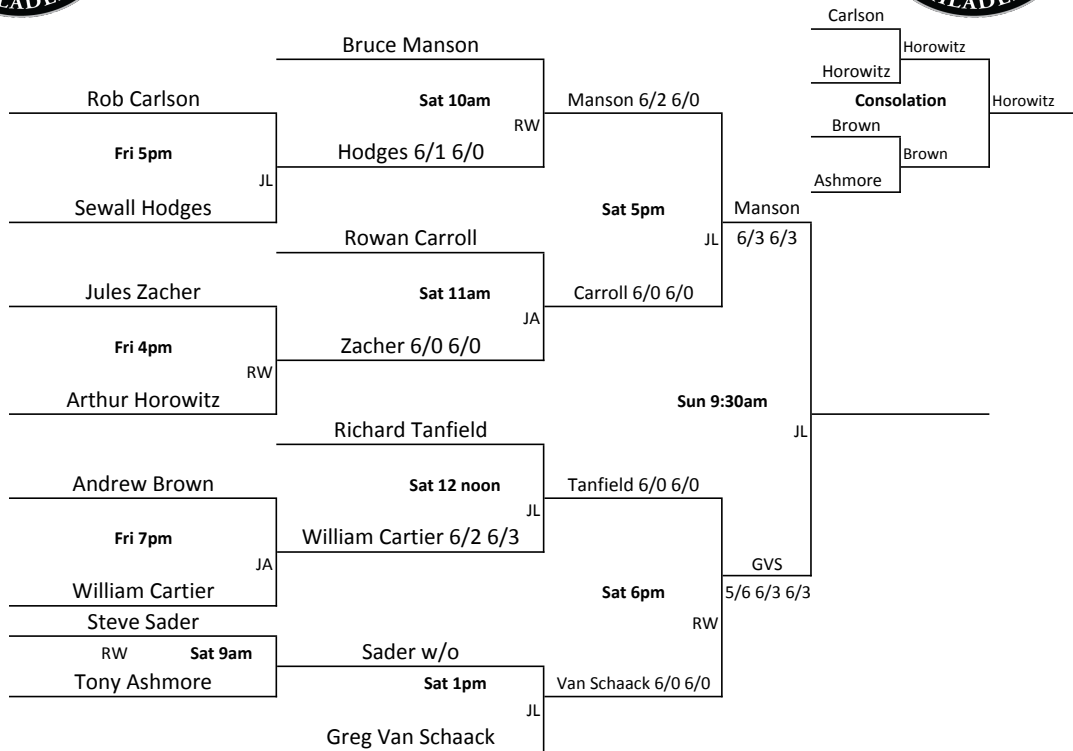

2016 Over 60's Singles Main Draw

2016 Over 60's Doubles Draw